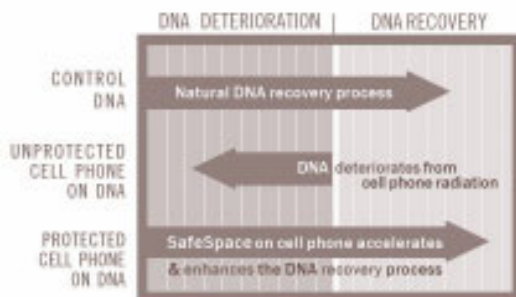

Proven Protection

Testing the SafeSpace™ Smart Patch on human DNA at Quantum Biology Labs proved that the patch not only neutralized the detrimental effect of the electromagnetic radiation on human DNA, it improved the DNA recovery process beyond the control.